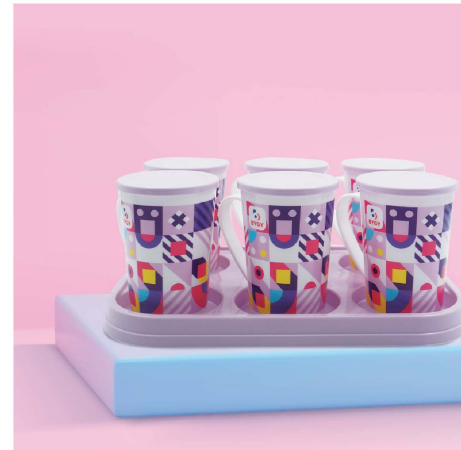

CATALOGUE

ALL COLLECTION

New Product

THERMOS BISCUIT 450

Product Code : **WJ045**
 Product Size : 87 x 87 x 240 mm
 Volume : 450 ml
 Quantity/Dus : 4 Dozen
 Pricelist : **Rp485.943**

THERMOS BISCUIT 600

Product Code : **WJ060**
 Product Size : 100 x 100 x 248 mm
 Volume : 600 ml
 Quantity/Dus : 3 Dozen
 Pricelist : **Rp506.222**