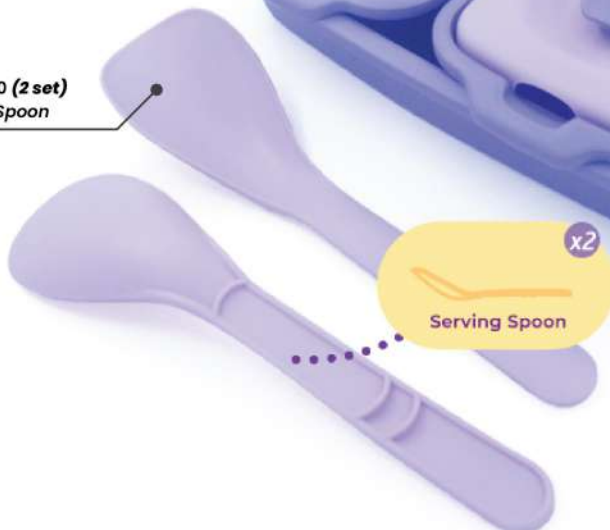

KW-BO 25 (2 set)
700 ml
193 x 141 x 78 mm

KW-BO 26 (1 set)
2500 ml
371 x 245 x 91 mm

TW-SP 20 (2 set)
Serving Spoon