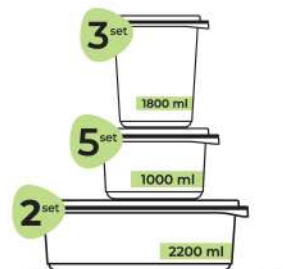

Neo PANDORA MAX

PANDORA MAX (ISI 10 PCS)

Product Code : TW-SW 118, 121 & 122

Quantity/Dus : 12 Set

Pricelist : Rp101.270