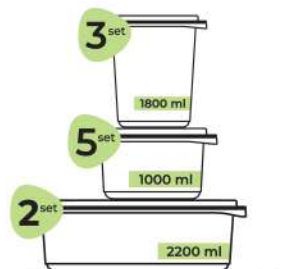

Neo PANDORA MAX

PANDORA MAX (ISI 10 PCS)

Product Code : TW-SW 118, 121 & 122

Quantity/Dus : 12 Set

Pricelist : **Rp101.270**