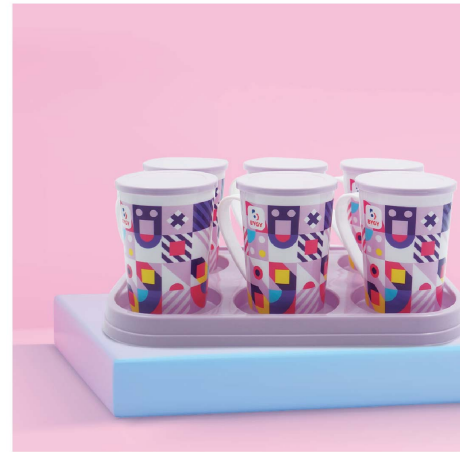

CATALOGUE

ALL COLLECTION

New Product

THERMOS COROLLA

Product Code : **WJ-5518**
 Product Size : **∅ 135 x 385 mm**
 Volume : **2000 ml**
 Quantity/Dus : **1 dozen**
 Pricelist : **Rp775.131**

THERMOS SOLANA